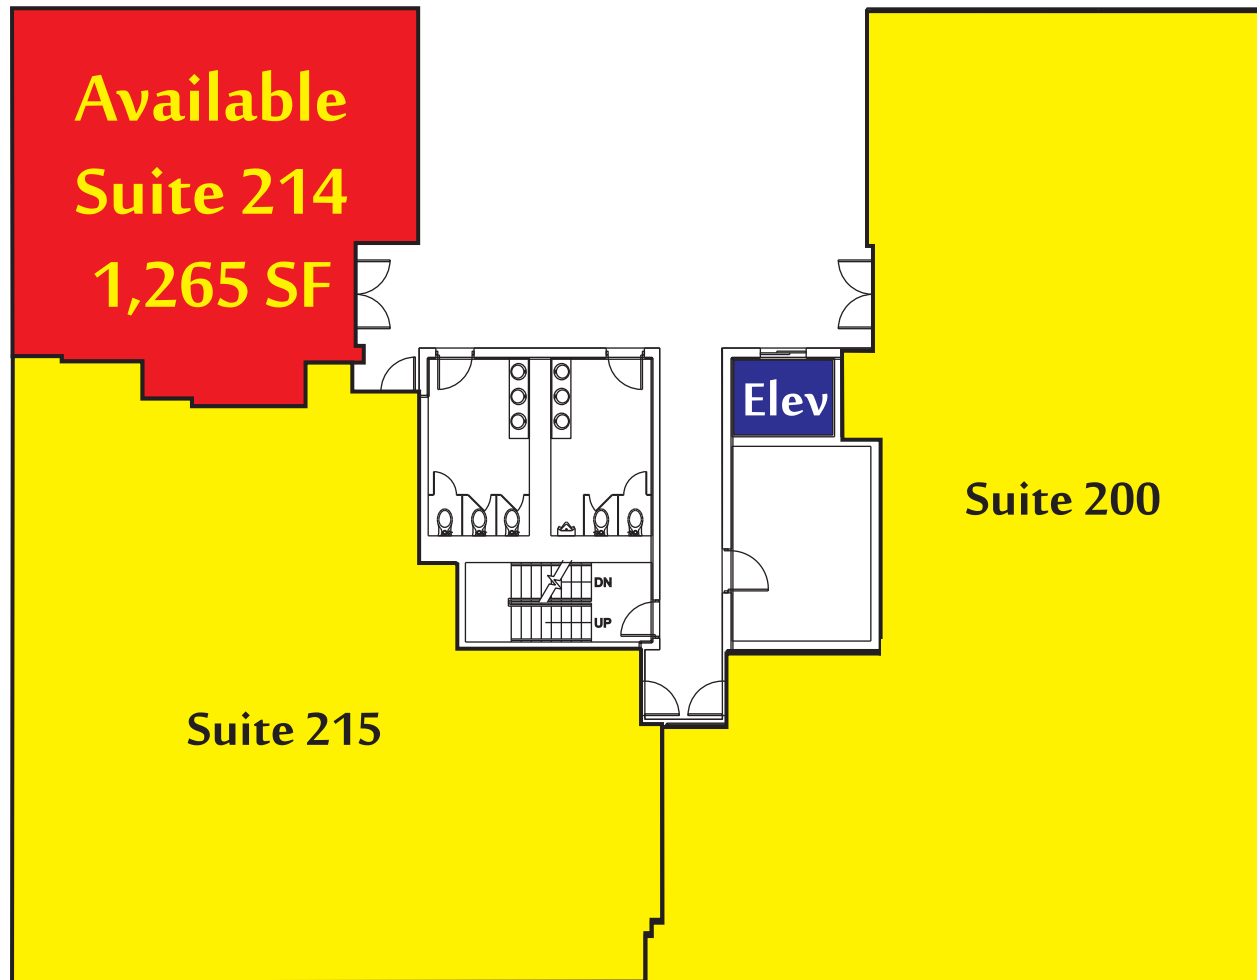

**7200 - Fountains Center
Second Floor**

REMLAND COMMERCIAL
Retail·Land·Office

For More Info:
Elliott Bronfman
561.271.9393